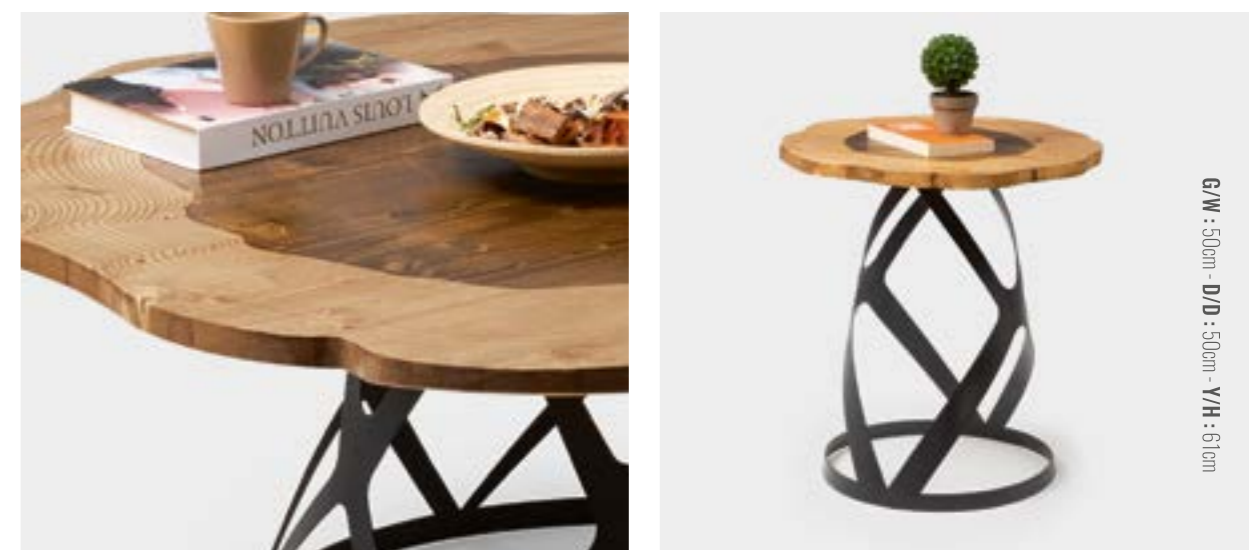

BIEN

The details are in your home in the general style resumes. To reach the line more innovative, we need to move away from the traditional line.