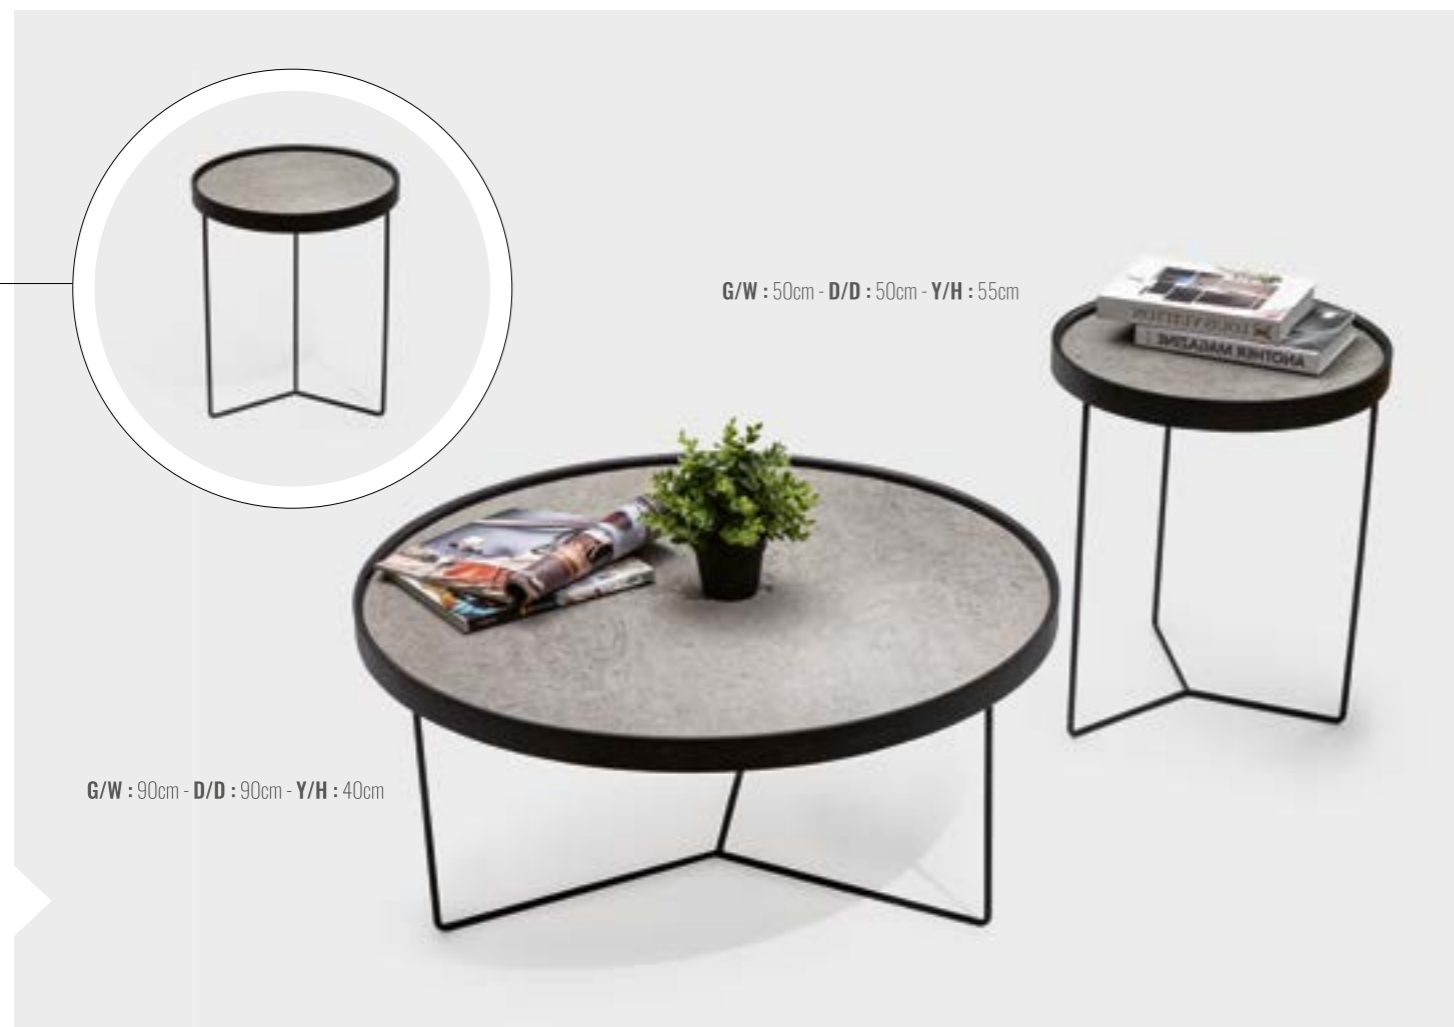

EKOL

The details are in your home in the general style resumes. To reach the line more innovative, we need to move away from the traditional line.