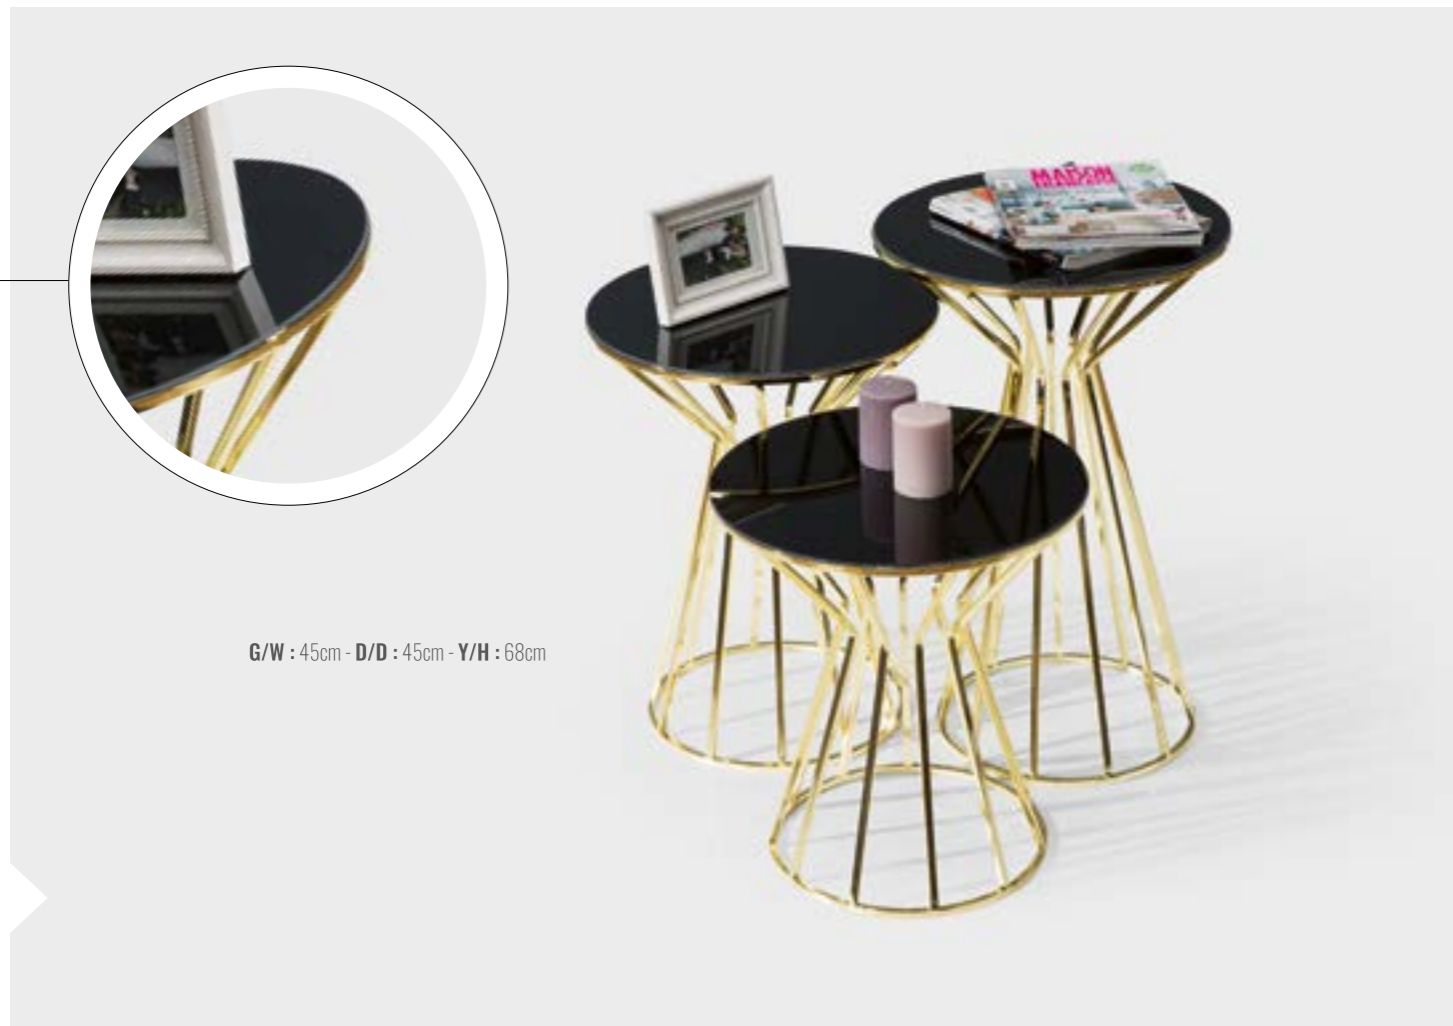

PRAG

Designed for ones who look for different styles that meets fashion and unique brings aesthetic with useful details together.