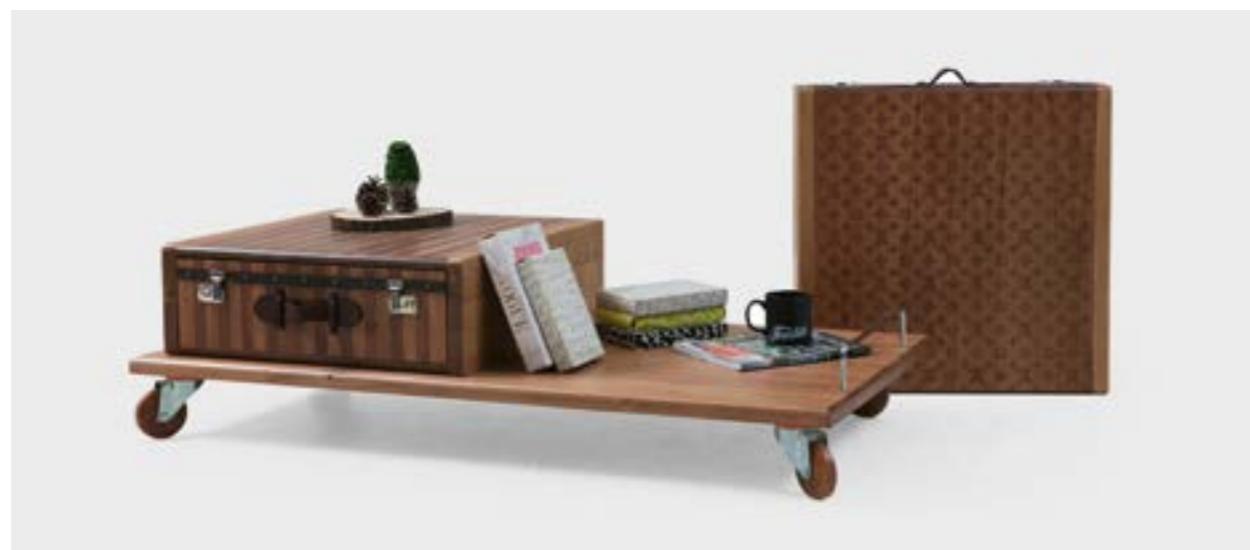

SUITCASE

The new form of the living art... Irrevocable functionality of modernity shaped by its vised lines.